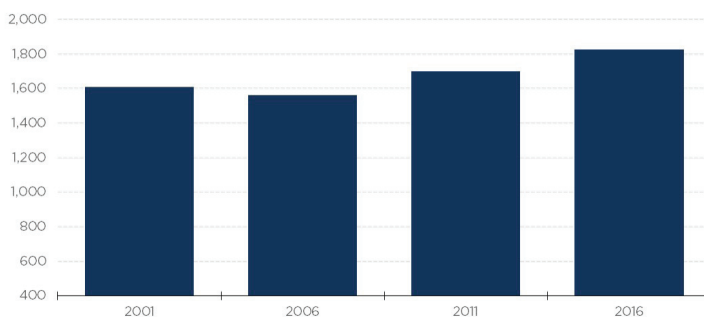

TOWN OF DALMENY POPULATION

Source: Statistics Canada, Census 2001, 2006, 2011 & 2016

COMMUNITY	POPULATION			# OF PRIVATE OCCUPIED DWELLINGS		
	2011	2016	% CHANGE	2011	2016	% CHANGE
Saskatoon CMA	262,215	295,095	12.5%	104,237	115,283	10.6
City of Saskatoon	222,246	246,376	10.9%	90,936	98,565	8.4%
City of Martensville	7,716	9,645	25.0%	2,611	3,248	24.4%
City of Warman	7,104	11,020	55.1%	2,395	3,748	56.5%
RM of Aberdeen	1,016	1,379	35.7%	357	466	30.5%
RM of Blucher	1,876	2,006	6.9%	665	766	15.2%
RM of Corman Park	8,277	8,568	3.5%	2,782	2,952	6.1%
RM of Dundurn	1,148	2,404	109.4%	334	484	44.9%
Whitecap Dakota FN	351	451	28.5%	105	145	38.1%
Town of Aberdeen	599	622	3.8%	220	232	5.5%
Town of Dalmeny	1,702	1,826	7.3%	551	592	7.4%
Town of Delisle	975	1,038	6.5%	381	412	8.1%
Town of Langham	1,290	1,496	16.0%	489	542	10.8%
Town of Osler	1,088	1,237	13.7%	356	399	12.1%
Town of Rosthern	1,572	1,688	7.4%	706	689	-2.4%

For more information on how SREDA can help your community with research and analysis, contact: Joanne Baczuk at (306) 664-0728 or jbaczuk@sreda.com